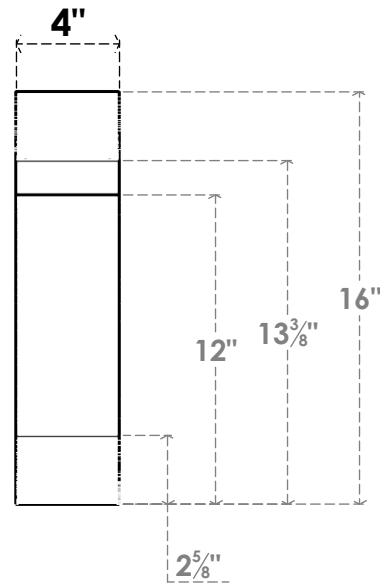

ITEM NUMBER: BRCPC040X08000X16000OLY

4"W X 8"D X 16"H OLYMPIC ARCHITECTURAL GRADE PVC CLOSED KNEE BRACE

SIDE PROFILE

FRONT PROFILE

ISOMETRIC

EKENA MILLWORK
2300 WEST MAIN ST.
CLARKSVILLE, TX 75426
TOLL FREE: 866-607-0453
WWW.EKENAMILLWORK.COM

NOTES

1. INSTALLATION TO BE COMPLETED IN ACCORDANCE WITH MANUFACTURER'S SPECIFICATIONS.
2. DRAWING MAY NOT BE TO SCALE
3. THIS DRAWING IS INTENDED FOR DESIGN AND PLANNING PURPOSES ONLY.
4. ALL INFORMATION CONTAINED HEREIN WAS CURRENT AT THE TIME OF DEVELOPMENT BUT MUST BE REVIEWED AND APPROVED BY THE PRODUCT MANUFACTURER TO BE CONSIDERED ACCURATE.
5. ARCHITECTURAL GRADE PVC PRODUCTS ARE MADE FROM EXPANDED CELLULAR PVC AND COME NATURALLY WHITE BUT MAY BE PAINTED