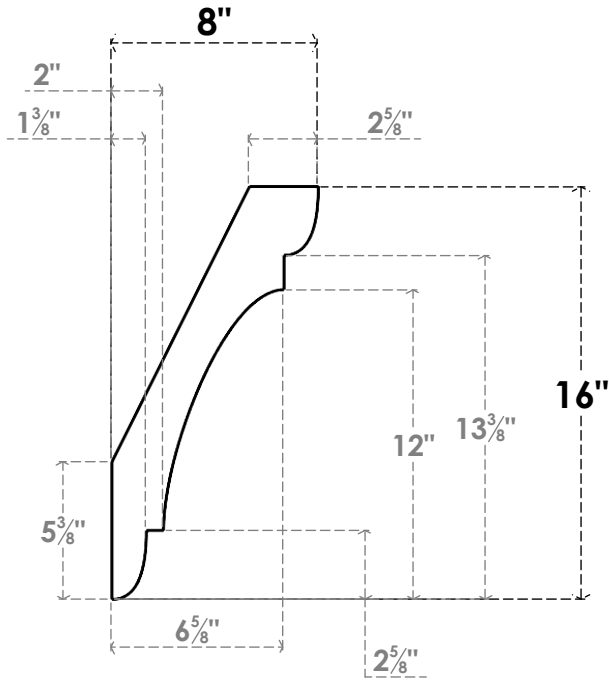

ITEM NUMBER: BRCPC040X08000X16000OLY

4"W X 8"D X 16"H OLYMPIC ARCHITECTURAL GRADE PVC CLOSED KNEE BRACE

SIDE PROFILE

FRONT PROFILE

ISOMETRIC

EKENA MILLWORK
2300 WEST MAIN ST.
CLARKSVILLE, TX 75426
TOLL FREE: 866-607-0453
WWW.EKENAMILLWORK.COM